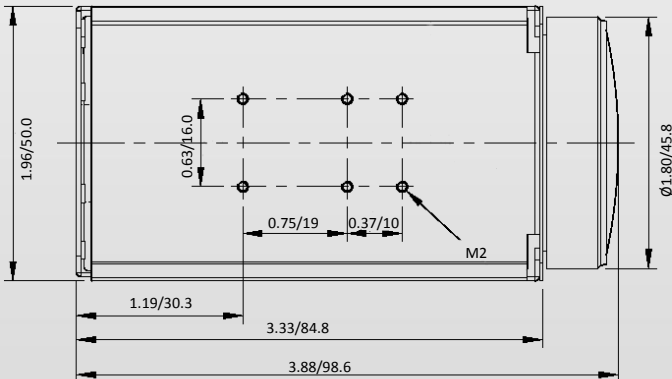

### Specifications:

Sensor	1/3" CCD
Effective Pixels	NTSC 0.48 MP, PAL 0.57 MP
Resolution	700 TVL
Image Output	CVBS & Y/C
BNC Output	1.0Vp-p / 75 Ω
Electronic Shutter	1/50~1/10,000 sec
Auto Iris	Auto / Manual
Focus	Auto / Manual / Push Button
Minimum Illumination	0.1 Lux
S/N Ratio	>60dB
Lens	18X Optical, 6-108mm (F1.5-F3.6) 49.6° ~ 3.6° HFOV
Wide Dynamic Range	74.8dB
Day / Night	Mechanical (Auto/Day/Night)
DSP Features	BLC, AGC, AE, WB, Mirror, WDR
OSD Control	Keypad on Rear of Camera RS-485 – Pelco-D/9600bps
OSD Language	English / Chinese
Lens Control (Z/F)	RS-485 Voltage control (6-9VDC)
Power	10-12VDC, 1.7W Typ, 2.2W Max
Installation	Indoor (<90% RH)
Operating Temp (°F)	-4° ~ 140°
Operating Temp (°C)	-20° ~ 60°
Construction	Aluminum, Powder Coated
Dimensions	3.3" L x 2.0" W x 2.2" H 83mm L x 52mm W x 55mm H
Weight	0.62 LBS (280 g)

Bottom View  
Dimensions Shown (in/mm)

Side View