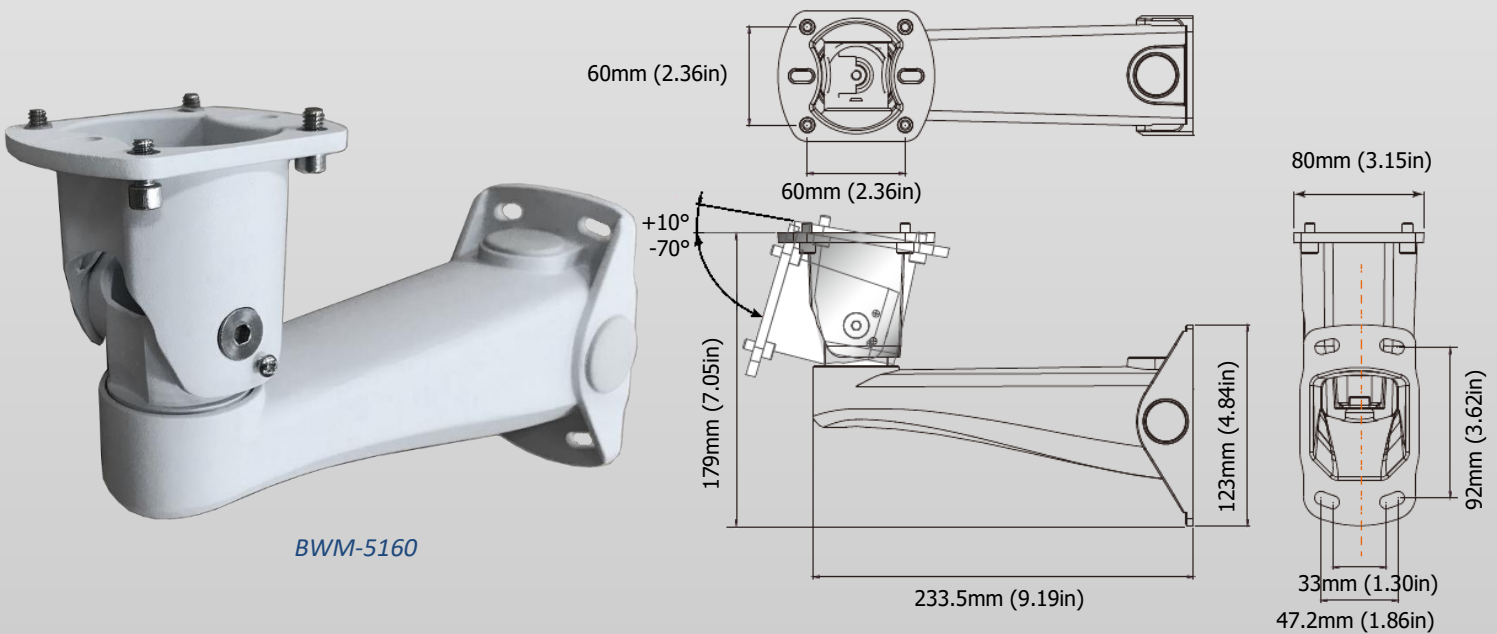

BWM Series

Features

- Feed Through Wiring
- Adjustable Head Bracket
- 180-deg Tilt, 360-deg Rotation
- Aluminum Construction
- Indoor/Outdoor Use
- Stainless Steel Fasteners

Feed-Through Housing Mounts

Models:

BWM-5011	Wall Mount, 10" for BSH-4011, BNH-5011, BNH-5140, BEH-5160 Series Housings
BWM-5160	Wall Mount, 10", for BEH-5160 Series Housings

All specifications are subject to change without notice.

© BroadSight Systems, Inc. All Rights Reserved. 11/21