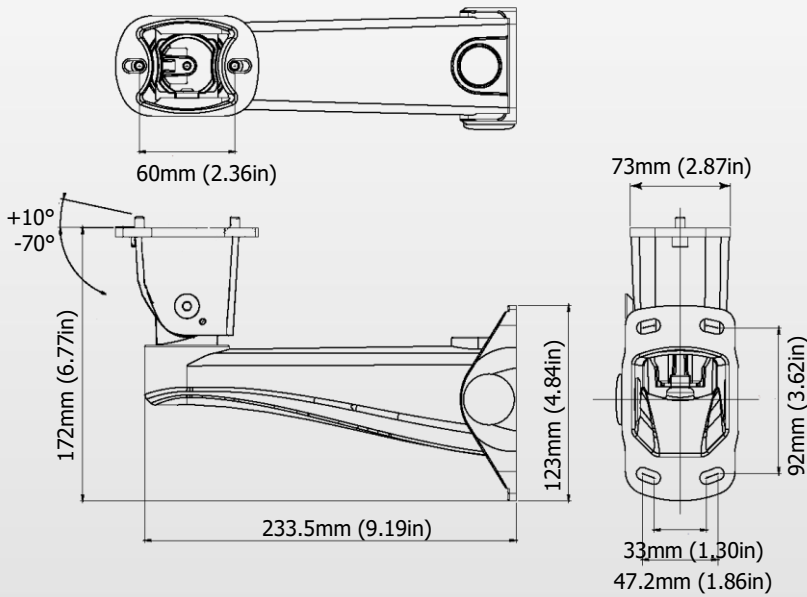

BWM Series

Features

- Feed Through Wiring
- Adjustable Head Bracket
- 180-deg Tilt, 360-deg Rotation
- Aluminum Construction
- Indoor/Outdoor Use
- Stainless Steel Fasteners

Feed-Through Housing Mounts

Models:

BWM-5011	Wall Mount, 10" for BSH-4011, BNH-5011, BNH-5140, BEH-5160 Series Housings
BWM-5160	Wall Mount, 10", for BEH-5160 Series Housings

All specifications are subject to change without notice.

© BroadSight Systems, Inc. All Rights Reserved. 11/21