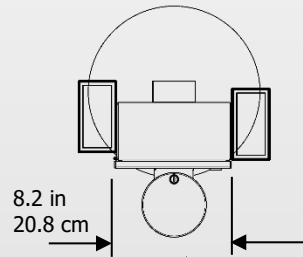

Features

- Accommodates:
 - Hand Sanitizer Dispenser
 - Face Mask Dispenser (x2)
- Optional Temperature Scanner Bracket
- Free-Standing or Bolt Down
- Storage Cabinet for Supplies

Models:

BSS-E48315	Sanitizing Station, Aluminum, Accommodates Sanitizer/Face Mask Dispensers, Supply Cabinet, Black
------------	--