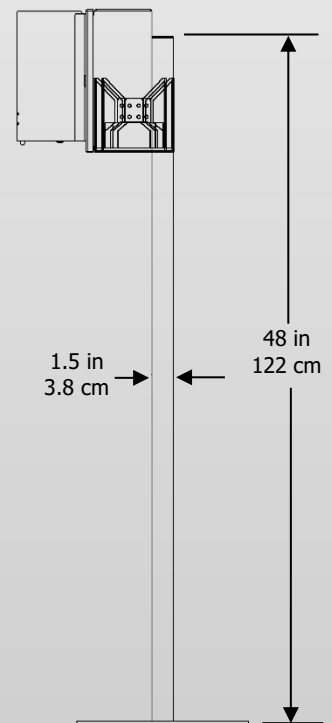

Features

- Accommodates:
 - Hand Sanitizer Dispenser
 - Face Mask Dispenser (x2)
- Optional Temperature Scanner Bracket
- Free-Standing or Bolt Down
- Storage Cabinet for Supplies

Models:

BSS-E48315	Sanitizing Station, Aluminum, Accommodates Sanitizer/Face Mask Dispensers, Supply Cabinet, Black
------------	--

Help customers, employees, and visitors feel safe in your facility by providing self-service sanitizing stations.

An accessory bracket allows a touch-free temperature scanner to be attached for fever detection.

Free-standing or bolted to the floor, these stations are constructed of durable aluminum with powder coat finish.

These stations provide refillable hand sanitizer dispensers and facemask boxes.

Available in multiple standard colors or take advantage of our color matching service so that the station blends into your décor.